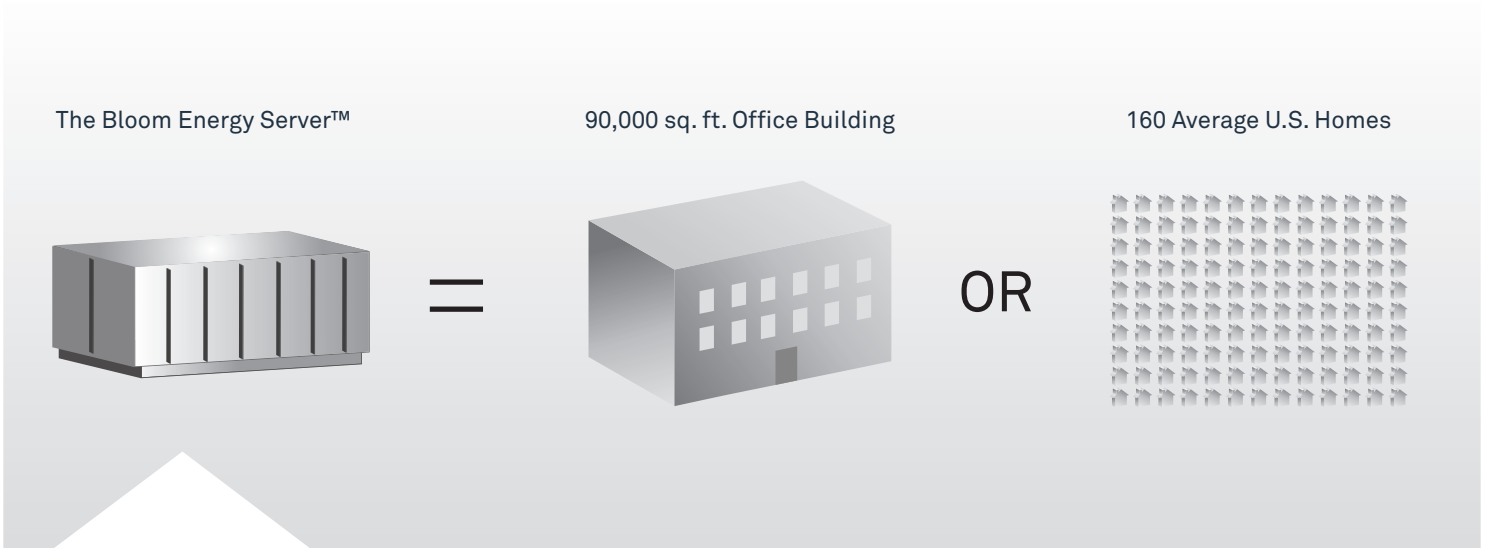

How Bloom Energy Servers Create Electricity

Each Bloom Energy Server, with a footprint of a parking space, provides 200kW of power to customers.

What's in the Bloom Energy Server?

How Does the Bloom Energy Server Fuel Cell Work?