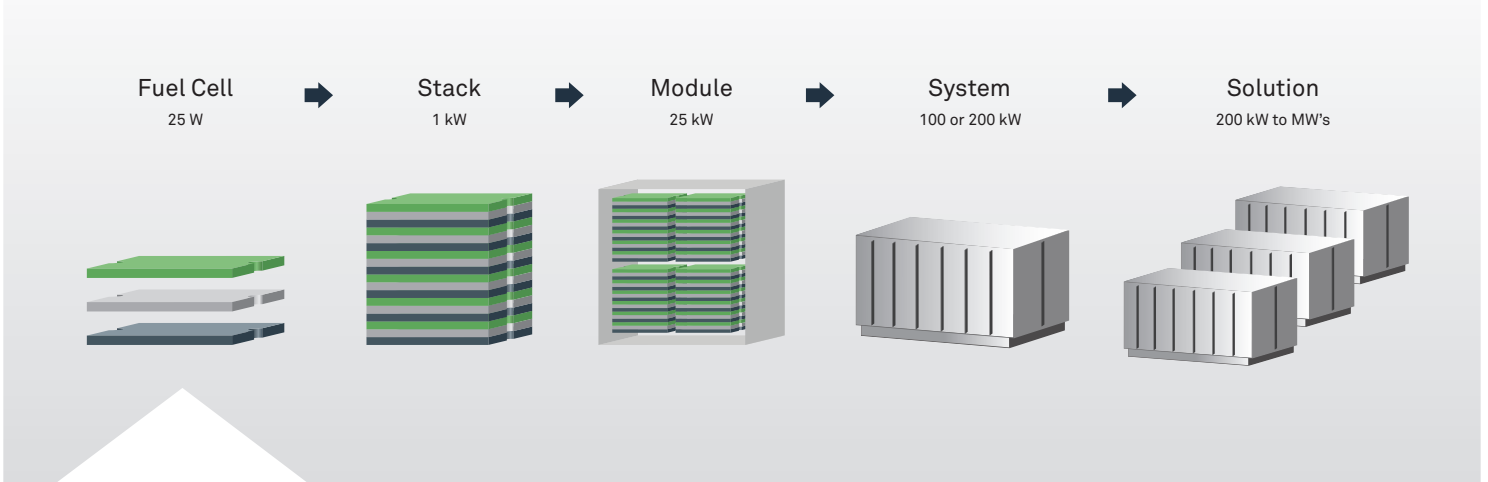

How Bloom Energy Servers Create Electricity

Each Bloom Energy Server, with a footprint of a parking space, provides 200kW of power to customers.

What's in the Bloom Energy Server?

How Does the Bloom Energy Server Fuel Cell Work?